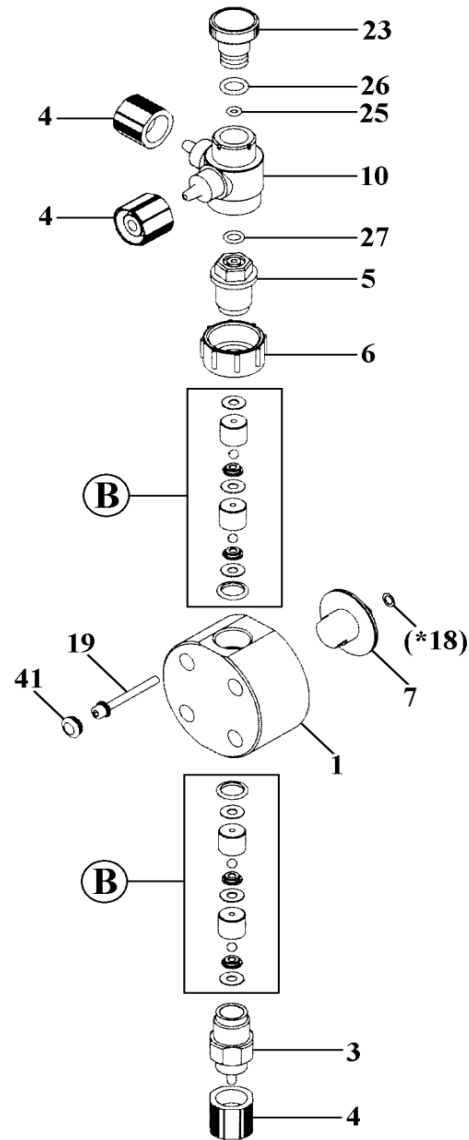

# EWN-B21·C21-FC-CH <PVDF>

No. 92-041  
Jan. 01, 2016

Item	Description	Q'ty	Material	Part No.	
1	Pump Head	1	PVDF	EWN0195	
3	Fitting <4x6mm>	1	PVDF	EH0338	
4	Fitting Nut <4x6mm>	3	PVDF	EH0339	
5	Air Vent Body 'B'	1	PVDF	EW0239	
6	Lock Nut	1	PVDF	EW0231	
7	Diaphragm Unit	1	PTFE	EWN0192	
10	Air Vent Body 'A'	1	PVDF	EW0232	
*18	Spacer	t:0,1mm	*	Brass	EH1206
		t:0,2mm	*	Brass	EH0030
		t:0,3mm	*	Brass	EH0036
		t:0,5mm	*	Brass	EH0037
		t:0,7mm	*	Brass	EH0279
19	Cap Bolt with S.W. & P.W. (M4x40)	4	SUS316L	EH1987	
23	Adjusting Screw	1	PVDF	EW0236	
25	O-Ring, P-4	1	FFKM	EWN0196	
26	O-Ring, P-10A	1	FFKM	EWN0197	
27	O-Ring, P-7	1	FFKM	EWN0198	
41	Cap	4	EPDM	EH2243	
B	Valve Set	2		EH2418	

\*Note: "Spacer" (Item 18) ⇒ None or one or more spacers is required for a pump.

△ Subject to change without prior notice! △ Actual pump may differ from the exploded view!