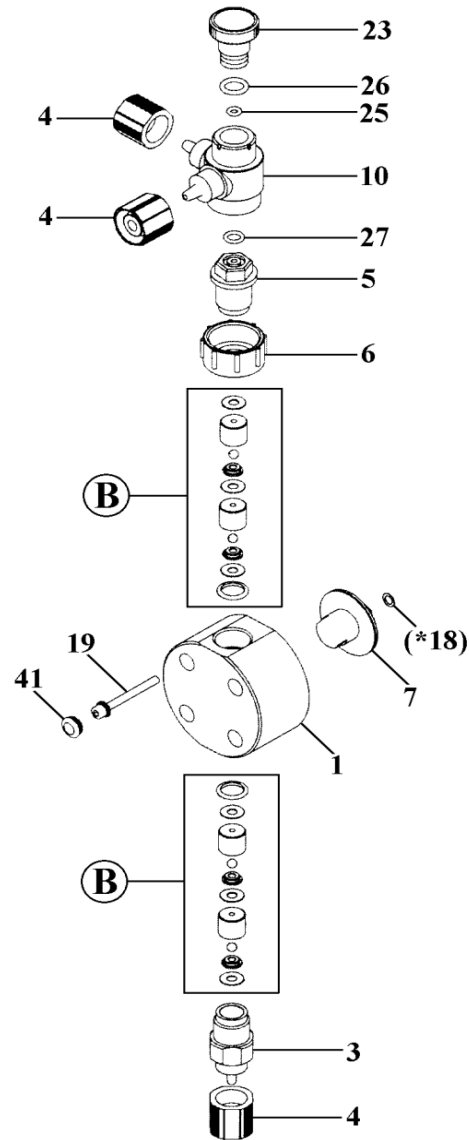

EWN-B16-C16-FC-CH <PVDF>

No. 92-040
Jan. 01, 2016

Item	Description	Q'ty	Material	Part No.	
1	Pump Head	1	PVDF	EWN0194	
3	Fitting <4x6mm>	1	PVDF	EH0338	
4	Fitting Nut <4x6mm>	3	PVDF	EH0339	
5	Air Vent Body 'B'	1	PVDF	EW0239	
6	Lock Nut	1	PVDF	EW0231	
7	Diaphragm Unit	1	PTFE	EWN0191	
10	Air Vent Body 'A'	1	PVDF	EW0232	
*18	Spacer	t:0,1mm	*	Brass	EH1206
		t:0,2mm	*	Brass	EH0030
		t:0,3mm	*	Brass	EH0036
		t:0,5mm	*	Brass	EH0037
		t:0,7mm	*	Brass	EH0279
19	Cap Bolt with S.W. & P.W. (M4x40)	4	SUS316L	EH1987	
23	Adjusting Screw	1	PVDF	EW0236	
25	O-Ring, P-4	1	FFKM	EWN0196	
26	O-Ring, P-10A	1	FFKM	EWN0197	
27	O-Ring, P-7	1	FFKM	EWN0198	
41	Cap	4	EPDM	EH2243	
B	Valve Set	2		EH2418	

*Note: "Spacer" (Item 18) ⇒ None or one or more spacers is required for a pump.

△ Subject to change without prior notice! △ Actual pump may differ from the exploded view!